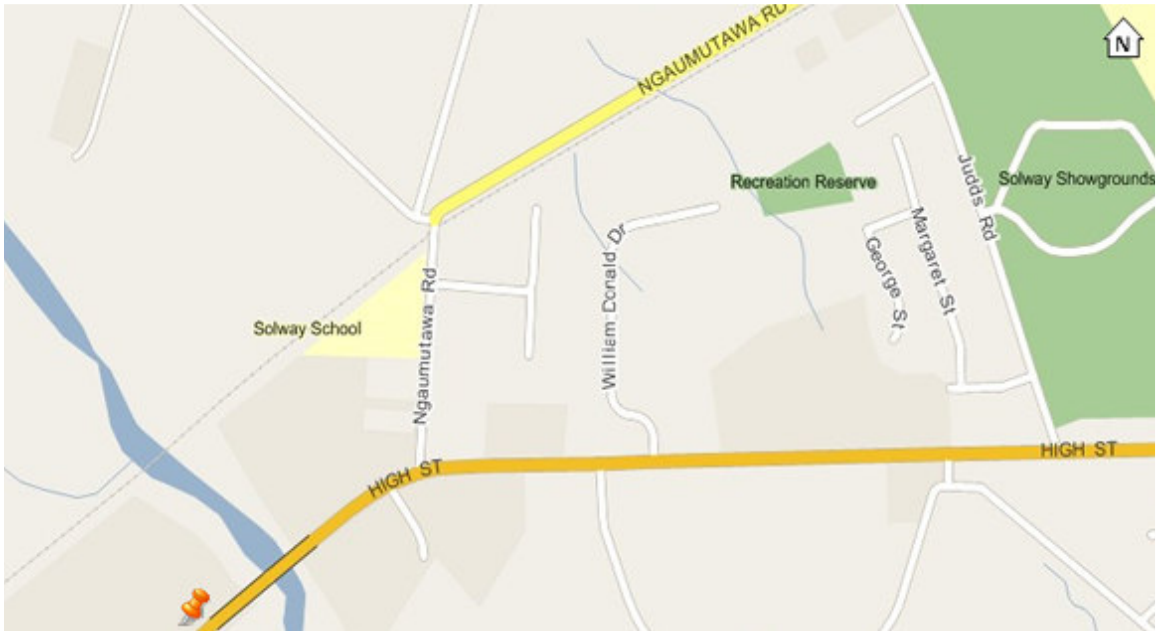

OLDFIELDS MASTERTON MAP

State Highway 2, Waingawa, Masterton
PO Box 193, Masterton, New Zealand
06 370 0444